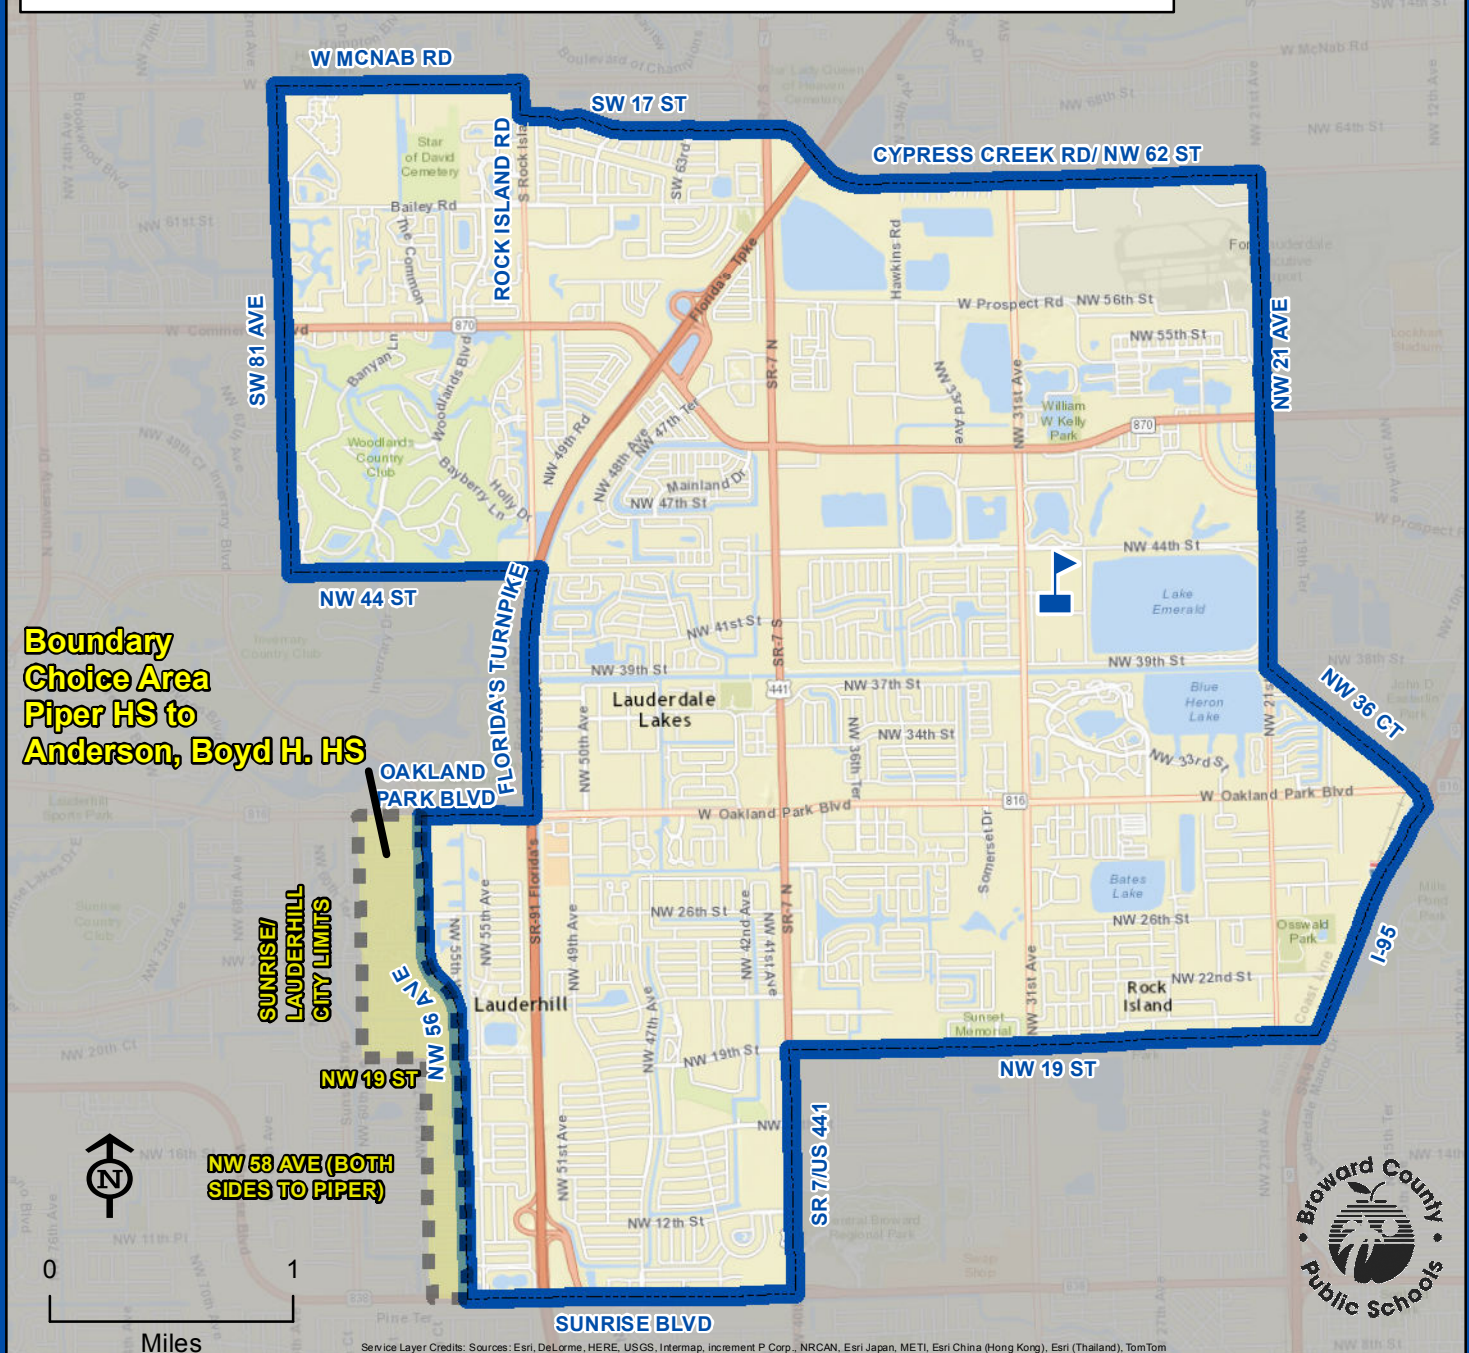

ANDERSON, BOYD HIGH SCHOOL

3050 NW 41 STREET
LAUDERDALE LAKES, FLORIDA 33309
754-322-0200

Boundary Choice Area
Magnet School

Boundary Choice Area: Ninth through twelfth grade students residing within the area bounded by the Sunrise/Lauderhill city limits and Oakland Park Boulevard, east along Oakland Park Boulevard to NW 56 Avenue, south along NW 56 Avenue to Sunrise Boulevard, west along Sunrise Boulevard to NW 58 Avenue, north along NW 59 Avenue to NW 19 Street, west along NW 19 Street to the Sunrise/Lauderhill city limits, north along the Sunrise/Lauderhill city limits to Oakland Park Boulevard are assigned to Piper High School with a choice to attend Boyd Anderson High School.

Students interested in attending the boundary choice area school must apply. Application information is available online at browardschools.com/dsa, or through the Demographics & Student Assignments Department at (754) 321-2480.

THIS MAP IS FOR CONCEPTUAL PURPOSES ONLY AND SHOULD NOT BE USED FOR LEGAL BOUNDARY DETERMINATIONS